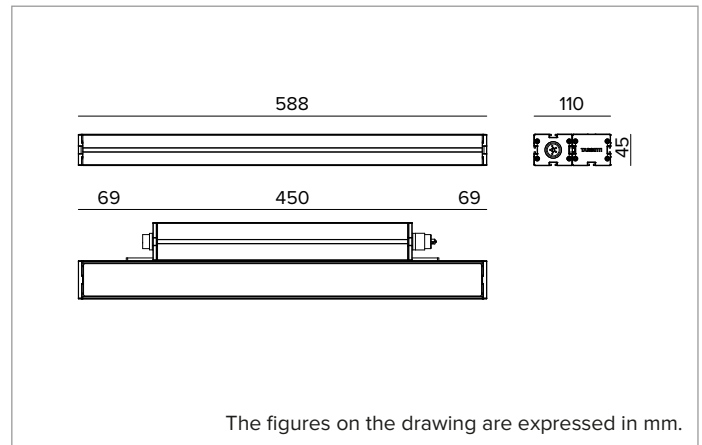

E0552GFL822ELBA | JEDI NOVA 55 Projector Side Box

Adjustable linear LED projector

	2200K	H(m)	D1(m)	D2(m)	Emax(lx)		
	Ra80	10°	38°				
	Fixture Power	35W	1	0.17	0.69	15547	
	Source Flux	3946lm	2	0.35	1.38	3887	
	Fixture Flux	2532lm	3	0.52	2.08	1727	
TS2129	Imax=3940cd/klm	Efficacy	72lm/W	4	0.70	2.77	972
		Imax	15547cd	5	0.87	3.46	622

Optic: LENS

Beam angles: GRZ 10°x40°

Optical efficiency: 64%

Fixture flux: 2532lm

Luminous efficacy: 72lm/W

Photobiological safety: Compliant with RG1 low risk group

MECHANICAL CHARACTERISTICS

Extruded anodised aluminium 15µ body. Extra clear 5mm thick glass flat screen. The body of the fixture is adjustable and can be installed away from the mounting surface using accessory snap brackets.

Colour and finish: Black anodized

Dimensions: L=588mm

Weight: 3.2Kg

Version: Comfort

Degree of protection: IP66,IP67,IP68,IP69

Mechanical Resistance: IK07

ELECTRICAL CHARACTERISTICS

Integrated driver available in the ON-OFF version (positioned laterally to the optical body). Supplied with through-wiring with longitudinal sealing IN/OUT panel connectors (the sealing limits the risk of humidity raising towards the driver/optical body). Luminaire compliant with EN 60598-2-22 for power supply from a centralised emergency system CPSS (Central Power Supply System), not incorporated in the luminaire - high risk areas excluded. The default power and flux are 100% in AC and 100% in DC.

Cable diameter range from 7 to 12mm.

Code
A118

A118

Male/female IP66/IP68 connector kit.

5 poles (STANDARD 3G2,5mm² MAX, DALI 5G1,5mm² MAX).

Cable diameter range from 7 to 12mm.

Due to the technological evolution of the electronic components, the data provided may be updated, and as such, confirmation must be requested during the order process.